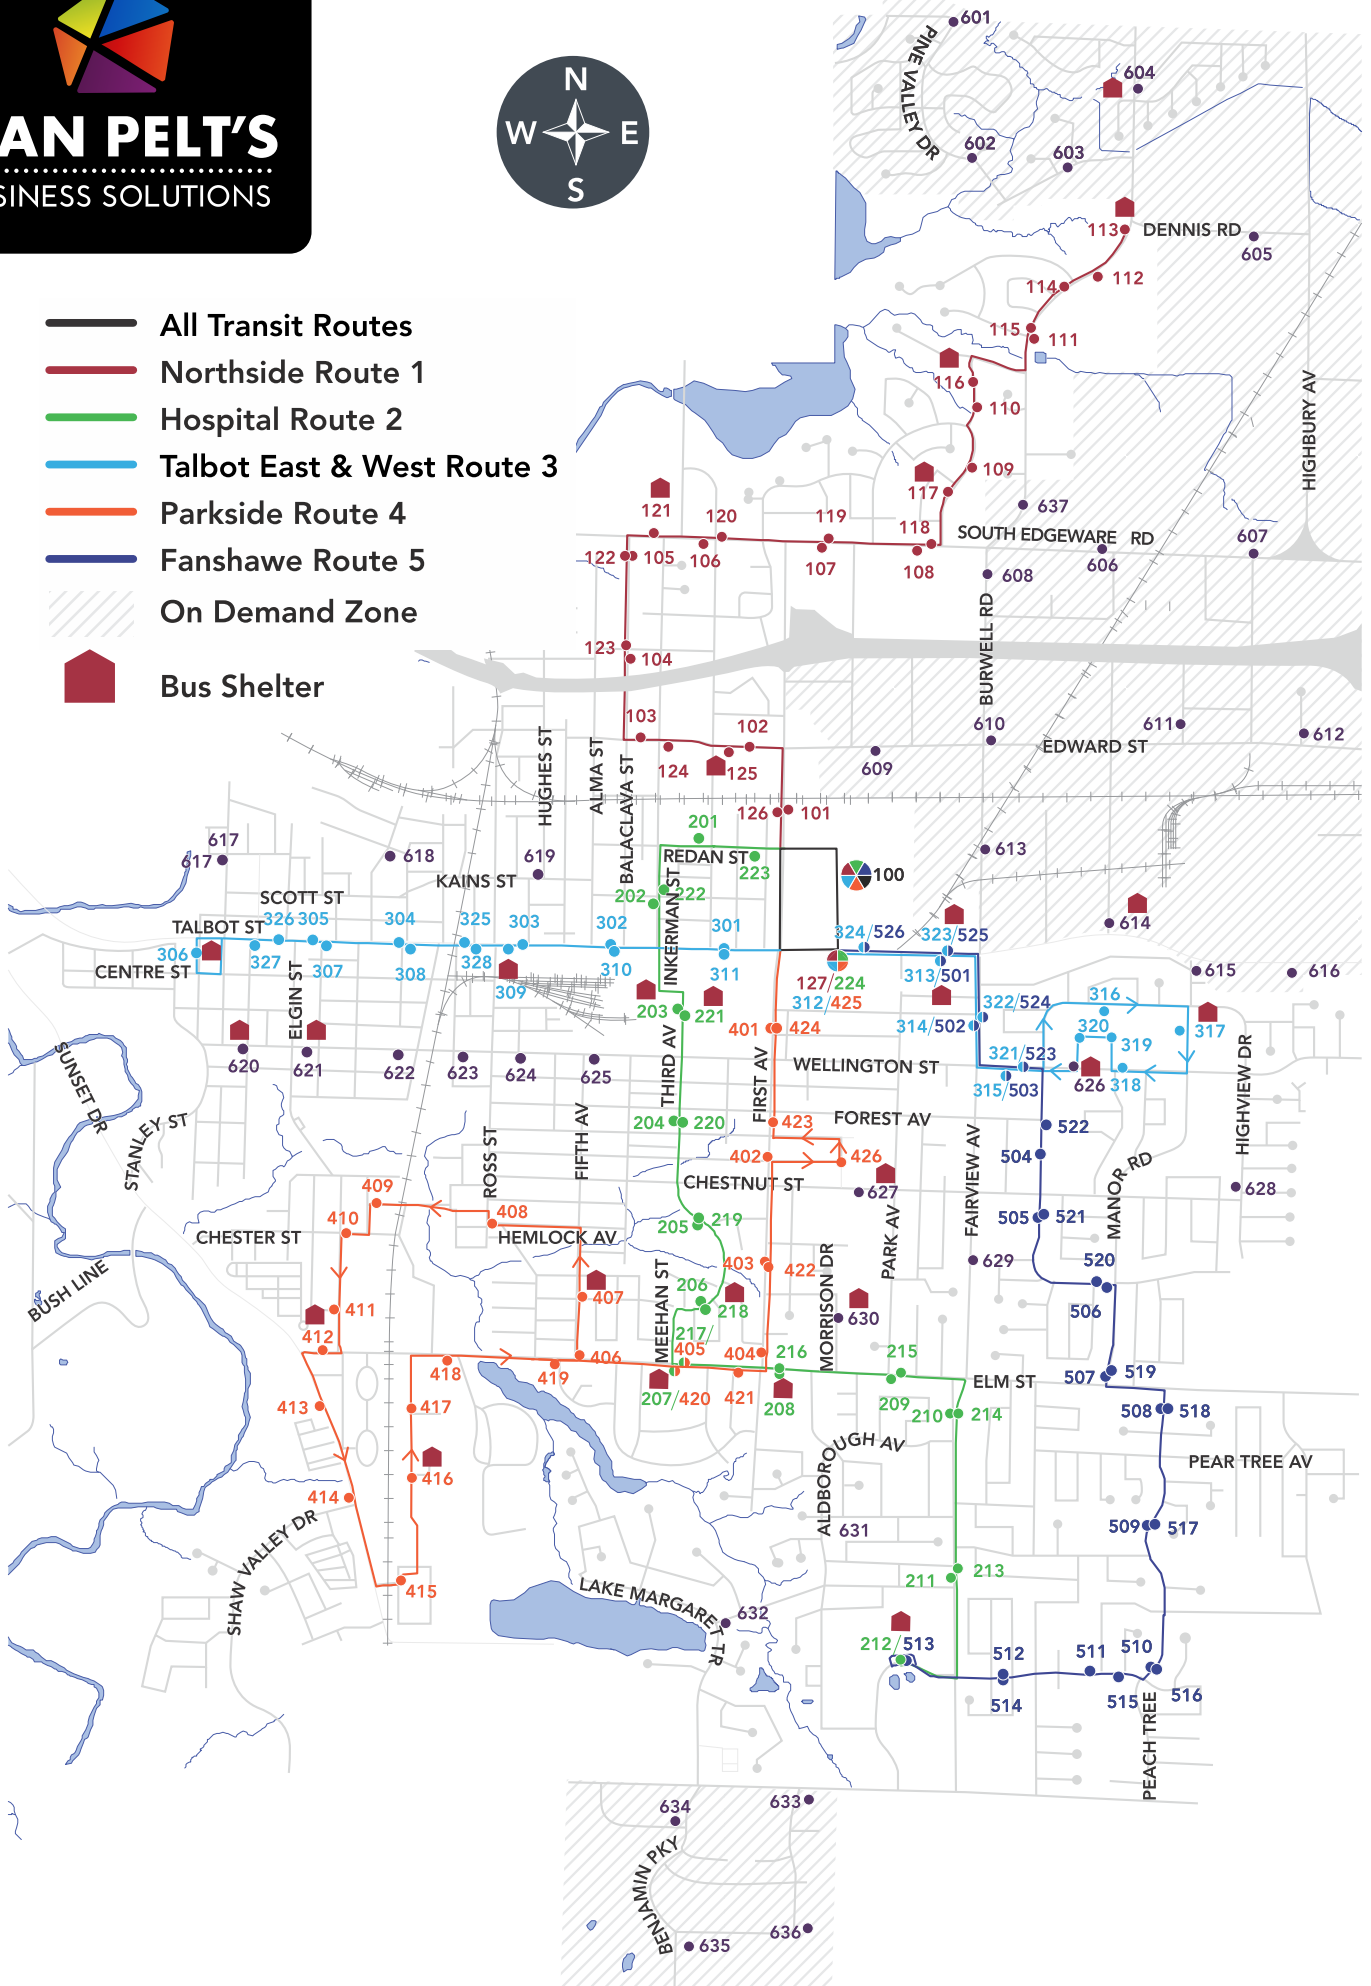

Call 519-631-4407 today and talk to Mark to get your business growing!

www.print-plus.ca

VAN PELT'S
BUSINESS SOLUTIONS

-  All Transit Routes
-  Northside Route 1
-  Hospital Route 2
-  Talbot East & West Route 3
-  Parkside Route 4
-  Fanshawe Route 5
-  On Demand Zone
-  Bus Shelter

Cat.	Shelter	Location	Side	Weekly Views
A	#501	1030 Talbot St. (Briwood)	South	Average Views Over 4 Weeks: 442,400
	#525	1125 Talbot St. (Enterprise)	North	
	#208	204 Elm St. (Shoppers)	South	
	#309	780 Talbot St. (Food Basics)	South	
B	#420	220 Elm St. (Hospital)	South	Average Views Over 4 Weeks: 267,200
	#100	Smart Centre	East	
C	#604	486 Burwell Rd.	East	Average Views Over 4 Weeks: 172,800
	#121	20 South Edgeware Rd. (Locke's School)	North	
	#317	355 Manor Rd.	South	
	#626	430 Wellington St. (Apartments)	South	
	#412	60 Elm St. (Tim Hortons)	North	
	#221	75 CASO Xing (in front of the Arena)	East	
	#203	75 CASO Crossing (opposite the Arena)	West	
D	#407	154 Fifth Ave. (Opus Salon)	East	Average Views Over 4 Weeks: 100,800
	#306	22 William St. (Foodland)	East	
	#627	225 Chestnut St. (Senior Centre)	North	
	#620	4 Wellington St. (Courthouse)	South	
	#621	50 Wellington St. (Steam Centre)	South	
	#416	51 Parkside Dr. (Emslie Field Entrance)	East	
	#125	99 Edward St. (East of Woodworth)	South	
E	#513	120 Bill Martyn Pkwy. (St. Joe's Highschool)	North	Average Views Over 4 Weeks: 32,978
	#630	18 Morrison Dr. (St. Anne's Centre)	East	
	#614	33 Gaylord Rd. (Cosma)	North	
	#113	350 Burwell Rd. (Valleyview)	West	
	#116	5 Avon Rd. (South of McGregor)	West	
	#218	76 Churchill Cres. (at Coyne St)	East	
	#117	95 Confederation Dr.	West	